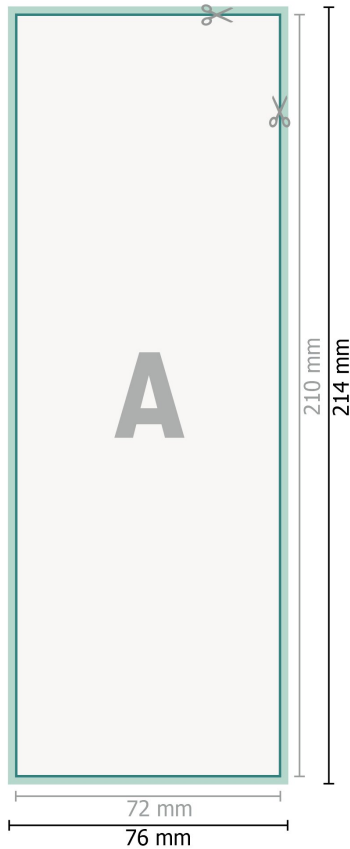

Flyers & Leaflets, A5 Half

Dataformat (incl. 2 mm bleed):

7,6 x 21,4 cm

bleed:

2 mm

Trimmed size:

7,2 x 21 cm

Safety margin:

4 mm

Maintaining space between the text/information and the edge of the trimmed format prevents undesirable cuts.

Explanation of symbols

 Bleed

 Reading direction

 Trimmed size

 Data format

 We will cut/perforate your product here

Please note:

Allow for trim allowance and safety margin according to instructions.

Arrange background graphics, images or graphics up to the edge of the data format.

Tolerances may occur during production due to cutting, punching and folding processes.