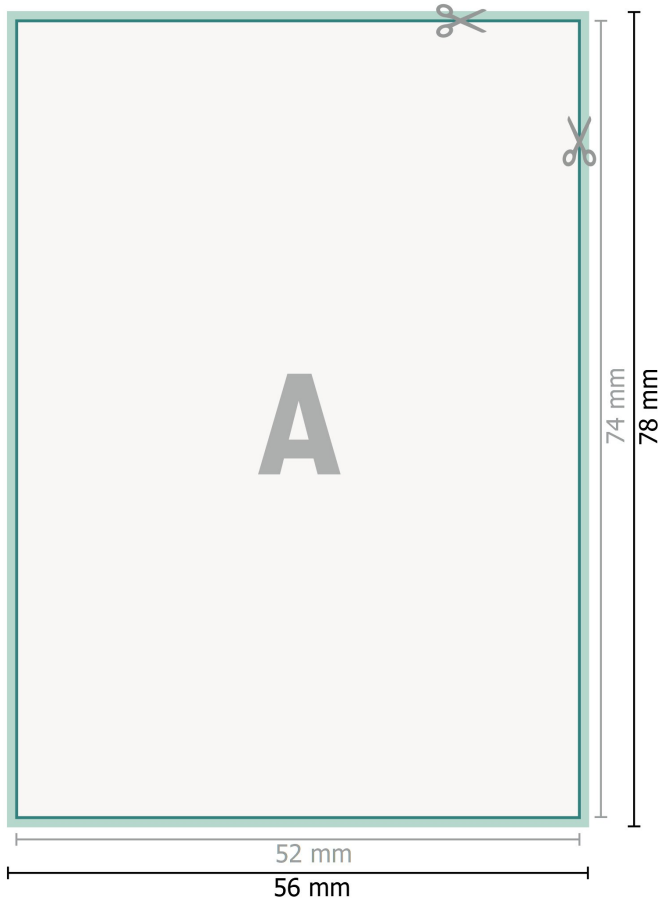

## Flyers & Leaflets, A8

**Dataformat (incl. 2 mm bleed):**

5,6 x 7,8 cm

**bleed:**

2 mm

**Trimmed size:**

5,2 x 7,4 cm

**Safety margin:**

4 mm

Maintaining space between the text/information and the edge of the trimmed format prevents undesirable cuts.

**Explanation of symbols**

 Bleed

 Reading direction

 Trimmed size

 Data format

 We will cut/perforate your product here

---

**Please note:**

Allow for trim allowance and safety margin according to instructions.

Arrange background graphics, images or graphics up to the edge of the data format.

Tolerances may occur during production due to cutting, punching and folding processes.