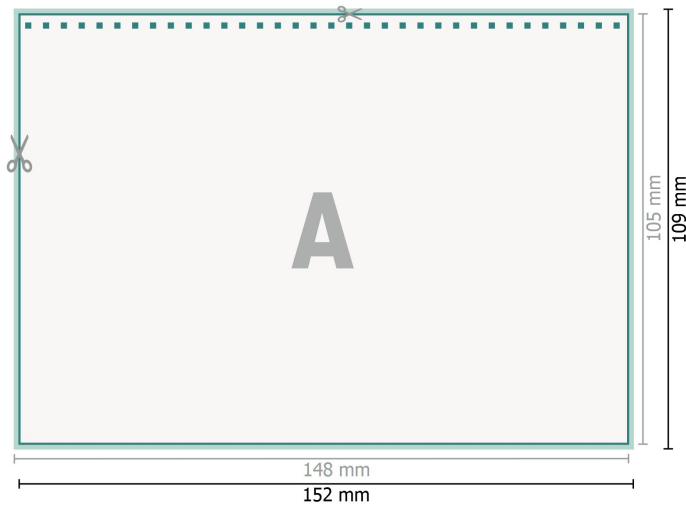

Multi-page Desktop Calendars, A6

A6

Dataformat (incl. 2 mm bleed):

15,2 x 10,9 cm

bleed:

2 mm

Trimmed size:

14,8 x 10,5 cm

Safety margin:

4 in

Maintaining space between the text/information and the edge of the trimmed format prevents undesirable cuts.

Explanation of symbols

 Bleed

 Reading direction

 Trimmed size

 Data format

 We will cut/perforate your product here

Please note:

Allow for trim allowance and safety margin according to instructions.

Arrange background graphics, images or graphics up to the edge of the data format.