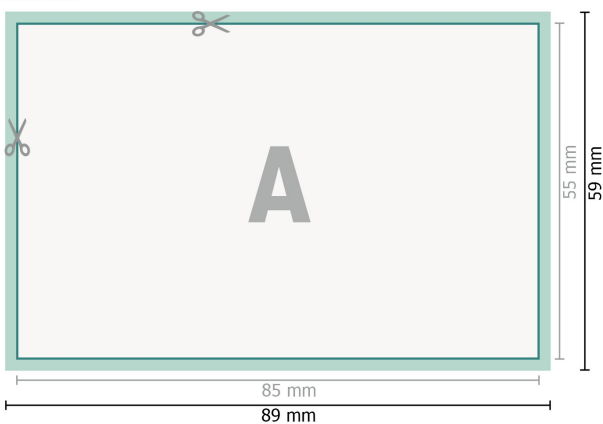

## Pocket Calendars, 8.5 x 5.5 cm

8.5 x 5.5 cm

Front side

Rückseite

**Dataformat (incl. 2 mm bleed):**

8,9 x 5,9 cm

**bleed:**

2 mm

**Trimmed size:**

8,5 x 5,5 cm

**Safety margin:**

4 in

Maintaining space between the text/information and the edge of the trimmed format prevents undesirable cuts.

**Explanation of symbols**

 Bleed

 Reading direction

 Trimmed size

 Data format

 We will cut/perforate your product here

---

**Please note:**

Allow for trim allowance and safety margin according to instructions.

Arrange background graphics, images or graphics up to the edge of the data format.