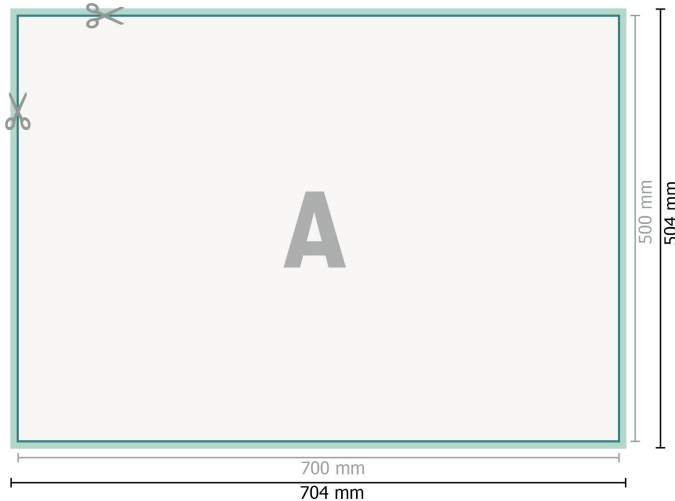

Wall Planners, B2

B2

Dataformat (incl. 2 mm bleed):

70,4 x 50,4 cm

bleed:

2 mm

Trimmed size:

70 x 50 cm

Safety margin:

4 in

Maintaining space between the text/information and the edge of the trimmed format prevents undesirable cuts.

Explanation of symbols

 Bleed

 Reading direction

 Trimmed size

 Data format

 We will cut/perforate your product here

Please note:

Allow for trim allowance and safety margin according to instructions.

Arrange background graphics, images or graphics up to the edge of the data format.