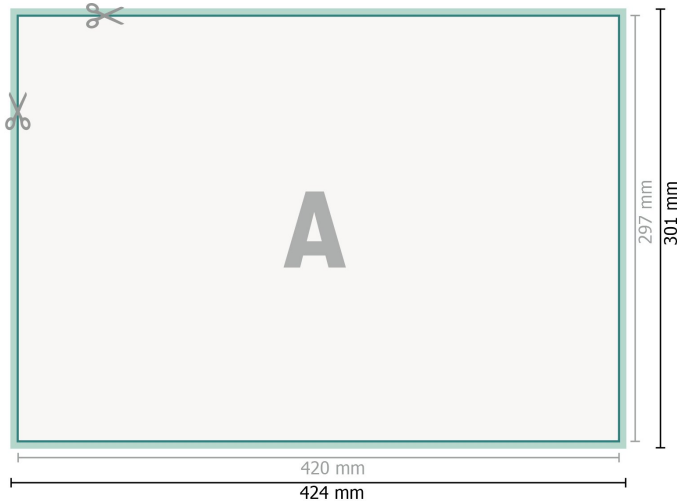

Wall Planners, A3

A3

Dataformat (incl. 2 mm bleed):

42,4 x 30,1 cm

bleed:

2 mm

Trimmed size:

42 x 29,7 cm

Safety margin:

4 in

Maintaining space between the text/information and the edge of the trimmed format prevents undesirable cuts.

Explanation of symbols

 Bleed

 Reading direction

 Trimmed size

 Data format

 We will cut/perforate your product here

Please note:

Allow for trim allowance and safety margin according to instructions.

Arrange background graphics, images or graphics up to the edge of the data format.