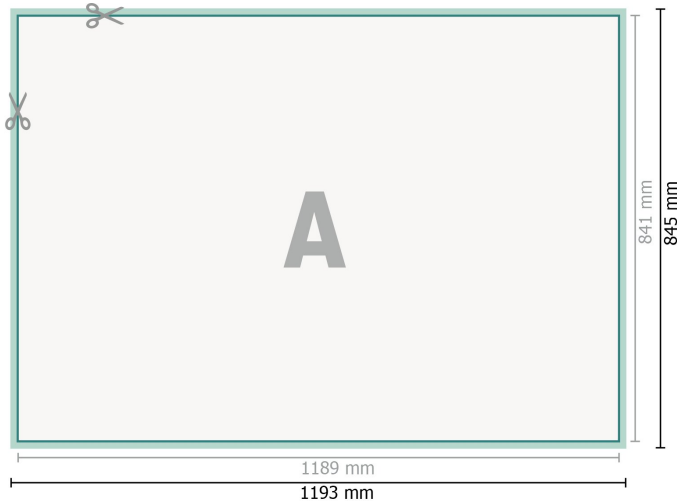

Wall Planners, A0

A0

Dataformat (incl. 2 mm bleed):

119,3 x 84,5 cm

bleed:

2 mm

Trimmed size:

118,9 x 84,1 cm

Safety margin:

4 in

Maintaining space between the text/information and the edge of the trimmed format prevents undesirable cuts.

Explanation of symbols

 Bleed

 Reading direction

 Trimmed size

 Data format

 We will cut/perforate your product here

Please note:

Allow for trim allowance and safety margin according to instructions.

Arrange background graphics, images or graphics up to the edge of the data format.