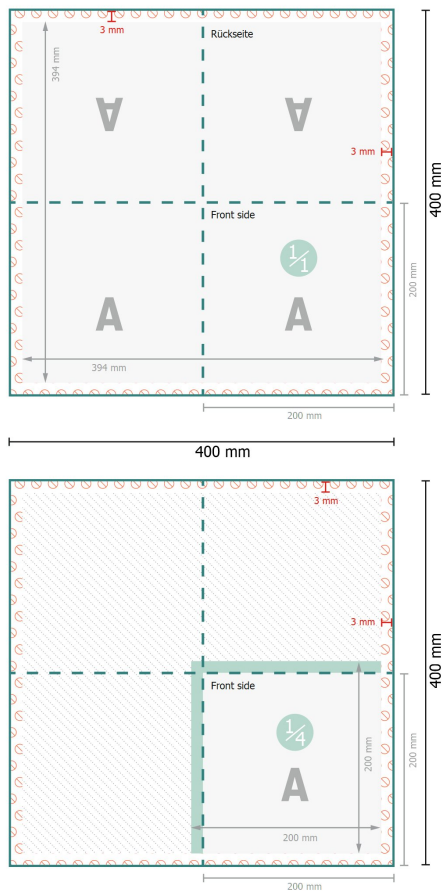

Datasheet

Napkins (airlaid), 20 x 20 cm

20 x 20 cm

Data format:

40 x 40 cm

Trimmed size (closed):

20 x 20 cm

Safety margin:

4 in

Maintaining space between the text/information and the edge of the trimmed format prevents undesirable cuts.

Explanation of symbols

A Reading direction

—|— Trimmed size

—|— Data format

- - - - - Creasing/Folding

⊘ Not printable

Please note:

Allow for trim allowance and safety margin according to instructions.

Arrange background graphics, images or graphics up to the edge of the data format.

Tolerances may occur during production due to cutting, punching and folding processes.