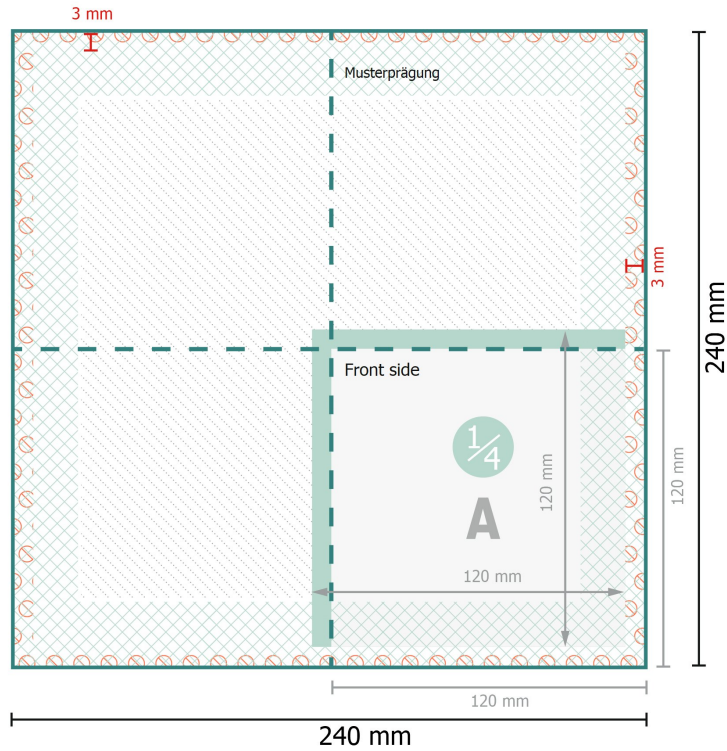

Napkins (ORGANIC tissue), 12 x 12 cm

12 x 12 cm

Data format:

24 x 24 cm

Trimmed size (closed):

12 x 12 cm

Safety margin:

4 in

Maintaining space between the text/information and the edge of the trimmed format prevents undesirable cuts.

Explanation of symbols

 Reading direction

 Trimmed size

 Data format

 Creasing/Folding

 Not printable

Please note:

Allow for trim allowance and safety margin according to instructions.

Arrange background graphics, images or graphics up to the edge of the data format.

Tolerances may occur during production due to cutting, punching and folding processes.