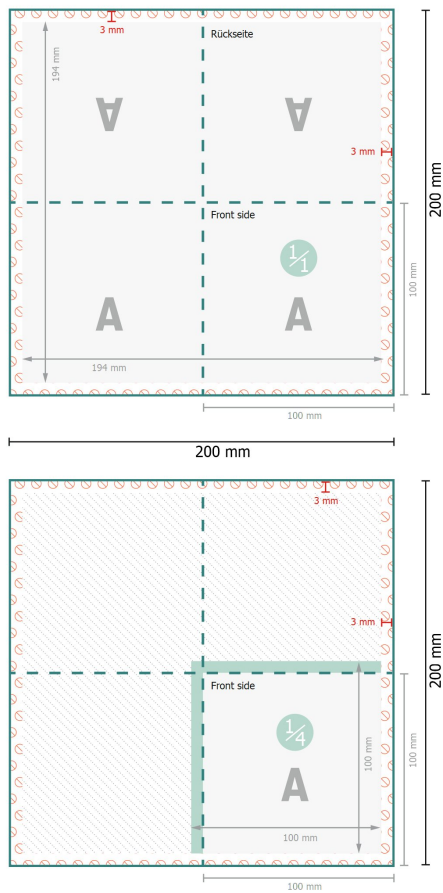

Datasheet

Napkins (airlaid), 10 x 10 cm

10 x 10 cm

Data format:

20 x 20 cm

Trimmed size (closed):

10 x 10 cm

Safety margin:

4 in

Maintaining space between the text/information and the edge of the trimmed format prevents undesirable cuts.

Explanation of symbols

A Reading direction

—|— Trimmed size

—|— Data format

- - - - - Creasing/Folding

⊘ Not printable

Please note:

Allow for trim allowance and safety margin according to instructions.

Arrange background graphics, images or graphics up to the edge of the data format.

Tolerances may occur during production due to cutting, punching and folding processes.