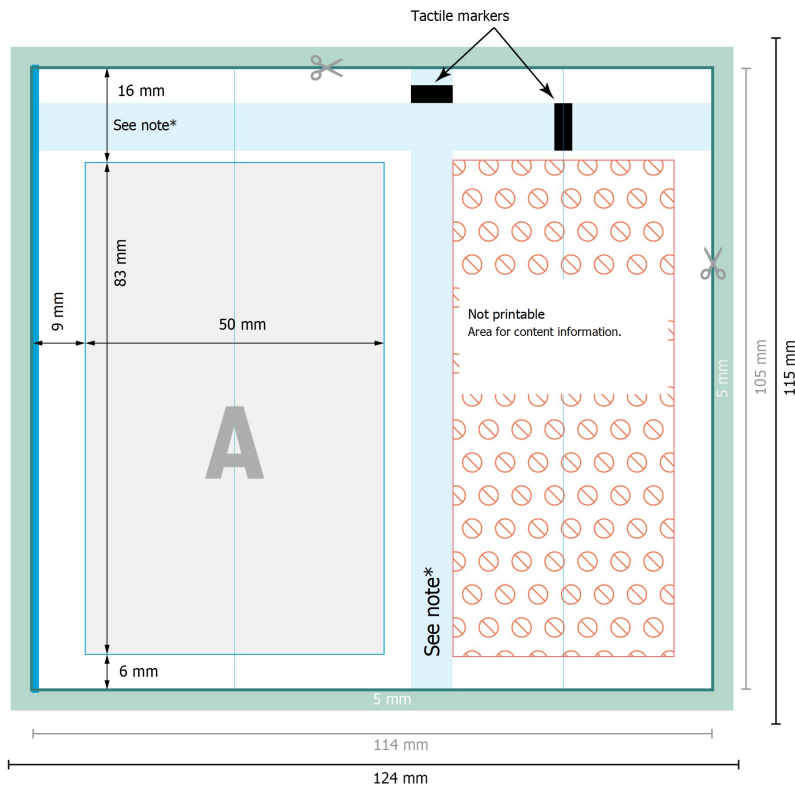

Shower gel, 50 ml

* Any additional elements placed in the areas highlighted in blue must not contain the colour of the tactile markers. We recommend to leave these areas empty.

Dataformat (incl. 5 mm bleed):

12,4 x 11,5 cm

bleed:

5 mm

Trimmed size:

11,4 x 10,5 cm

Safety margin:

4 in

Maintaining space between the text/information and the edge of the trimmed format prevents undesirable cuts.

Explanation of symbols

Bleed

Reading direction

Trimmed size

Data format

We will cut/perforate your product here

Not printable

Please note:

Allow for trim allowance and safety margin according to instructions.

Arrange background graphics, images or graphics up to the edge of the data format.

Tolerances may occur during production due to cutting, punching and folding processes.