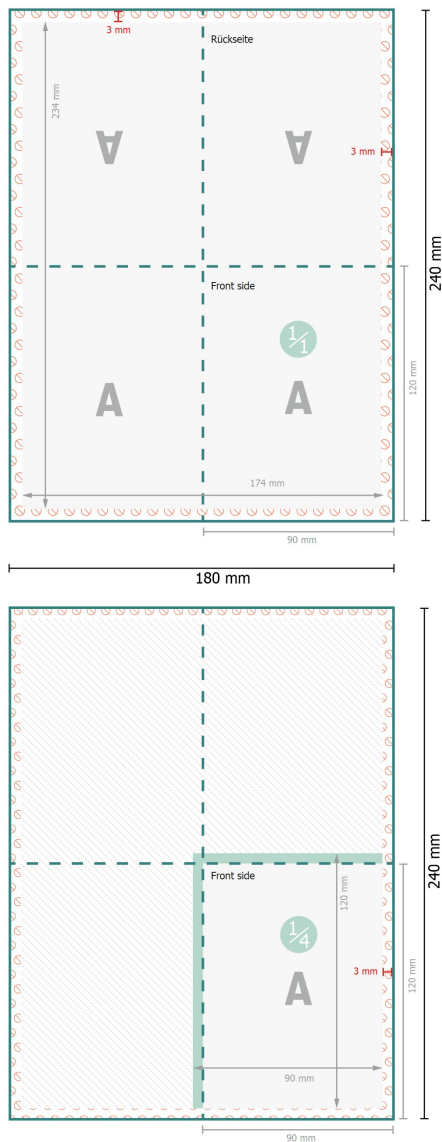

Napkins (airlaid), 9 x 12 cm

9 x 12 cm

Data format:

18 x 24 cm

Trimmed size (closed):

9 x 12 cm

Safety margin:

4 in

Maintaining space between the text/information and the edge of the trimmed format prevents undesirable cuts.

Explanation of symbols

- Bleed
- Reading direction
- Trimmed size
- Data format
- Creasing/Folding
- Not printable

Please note:

Allow for trim allowance and safety margin according to instructions.

Arrange background graphics, images or graphics up to the edge of the data format.

Tolerances may occur during production due to cutting, punching and folding processes.