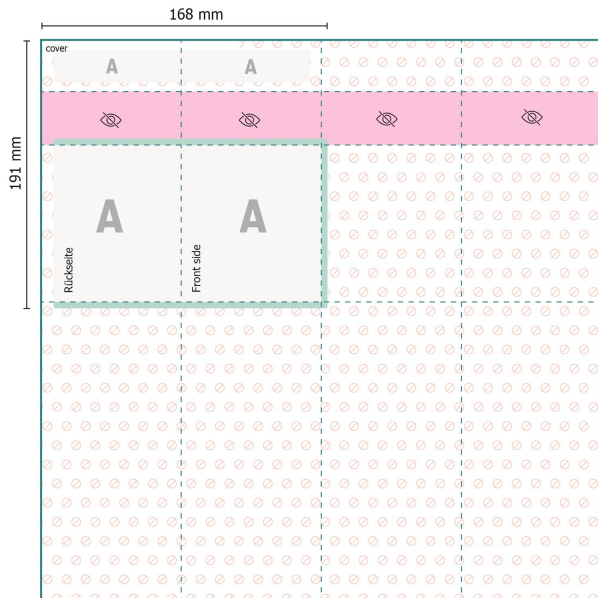

Cutlery pouches (airlaid), 8,25 x 21 cm

8,25 x 21 cm

Data format:
16,8 x 19,1 cm

bleed:
3 mm

Safety margin:
4 in

Maintaining space between the text/information and the edge of the trimmed format prevents undesirable cuts.

Explanation of symbols

- Bleed
- Reading direction
- Data format
- invisible
- Creasing/Folding
- Not printable

Please note:

Allow for trim allowance and safety margin according to instructions.

Arrange background graphics, images or graphics up to the edge of the data format.

Tolerances may occur during production due to cutting, punching and folding processes.

Printing data: Instructions and templates can be found under the menu item *Printing data* at www.onlineprinters.ie