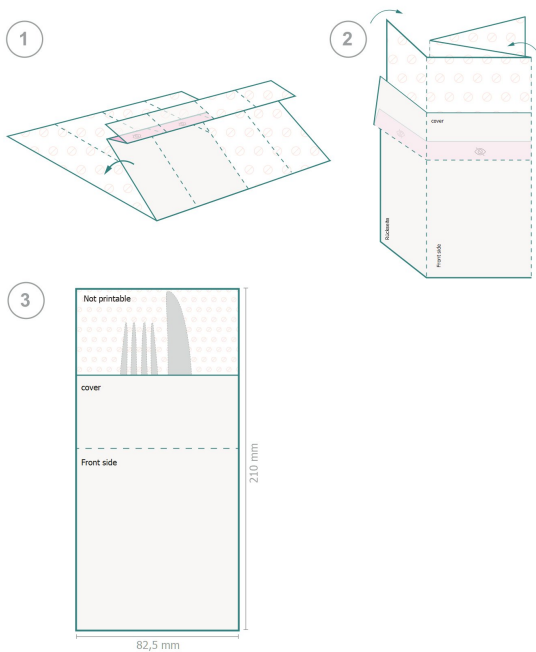

Cutlery pouches (airlaid), 8,25 x 21 cm

8,25 x 21 cm

Data format:
16,8 x 19,1 cm

bleed:
3 mm

Safety margin:
4 in

Maintaining space between the text/information and the edge of the trimmed format prevents undesirable cuts.

Explanation of symbols

- Bleed
- Reading direction
- Data format
- invisible
- Creasing/Folding
- Not printable

Please note:

Allow for trim allowance and safety margin according to instructions.

Arrange background graphics, images or graphics up to the edge of the data format.

Tolerances may occur during production due to cutting, punching and folding processes.

Printing data: Instructions and templates can be found under the menu item *Printing data* at www.onlineprinters.ie