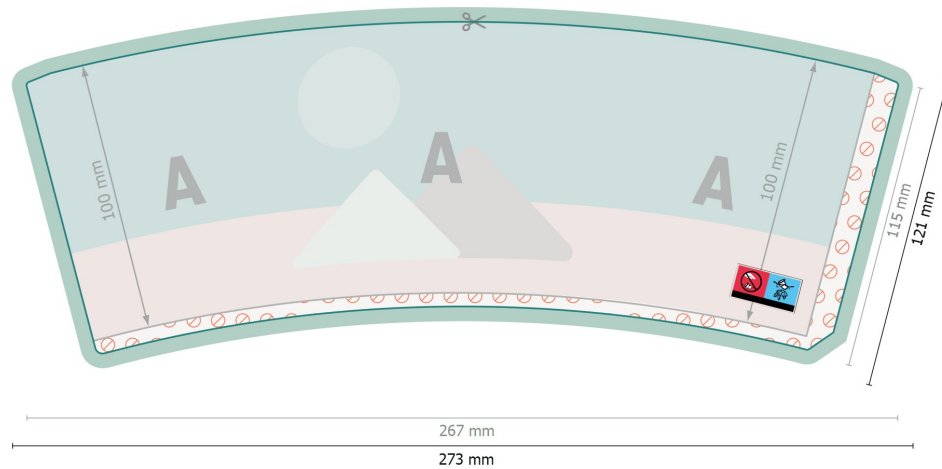

Cardboard Cups, 300 ml

Dataformat (incl. 3 mm bleed):

27,3 x 12,1 cm

Trimmed size:

26,7 x 11,5 cm

bleed:

3 mm

Safety margin:

4 mm

Maintaining space between the text/information and the edge of the trimmed format prevents undesirable cuts.

Explanation of symbols

 Bleed

 Reading direction

 Trimmed size

 Data format

 We will cut/perforate your product here

 Not printable

Please note:

Allow for trim allowance and safety margin according to instructions.

Arrange background graphics, images or graphics up to the edge of the data format.

Tolerances may occur during production due to cutting, punching and folding processes.