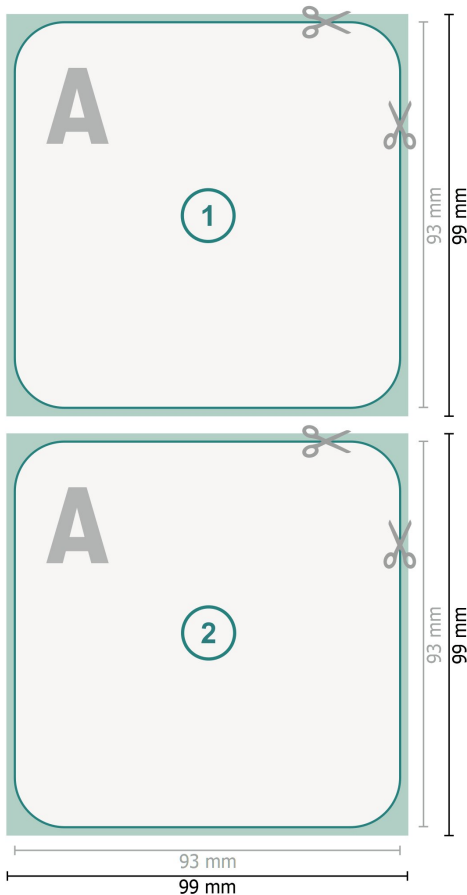

Beer Mat, Square

**Dataformat (incl. 3 mm bleed):**

9,9 x 9,9 cm

bleed:

3 mm

Trimmed size:

9,3 x 9,3 cm

Safety margin:

4 mm

Maintaining space between the text/information and the edge of the trimmed format prevents undesirable cuts.

Explanation of symbols

Bleed

Reading direction

Trimmed size

Data format

We will cut/perforate your product here

Please note:

Allow for trim allowance and safety margin according to instructions.

Arrange background graphics, images or graphics up to the edge of the data format.

Tolerances may occur during production due to cutting, punching and folding processes.