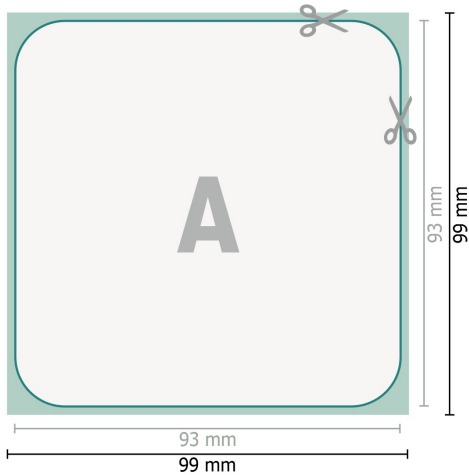

## Beer Mat, Square

**Dataformat (incl. 3 mm bleed):**

9,9 x 9,9 cm

**bleed:**

3 mm

**Trimmed size:**

9,3 x 9,3 cm

**Safety margin:**

4 mm

Maintaining space between the text/information and the edge of the trimmed format prevents undesirable cuts.

**Explanation of symbols**

 Bleed

 Reading direction

 Trimmed size

 Data format

 We will cut/perforate your product here

---

**Please note:**

Allow for trim allowance and safety margin according to instructions.

Arrange background graphics, images or graphics up to the edge of the data format.

Tolerances may occur during production due to cutting, punching and folding processes.